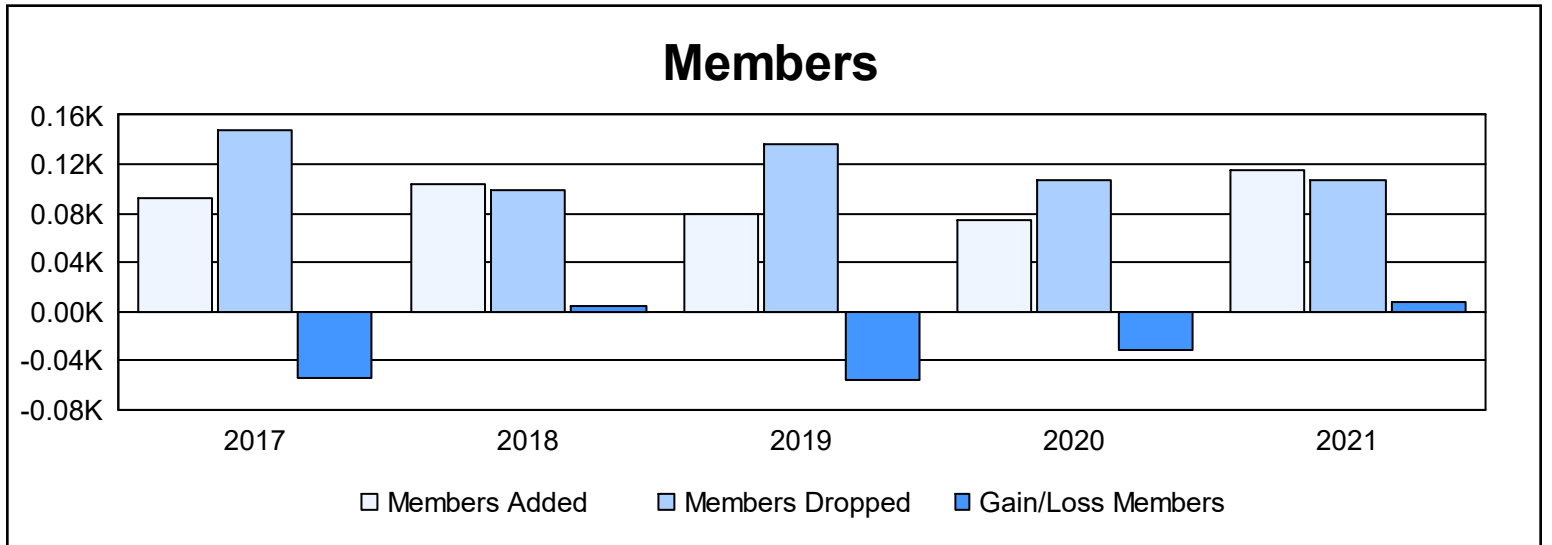

Year	New Clubs	Dropped Clubs	Gain/ Loss Clubs	New Members	Charter Members	Reinstate Members	Transfer Members	Total Member Added	Total Members Dropped	Gain/ Loss Members
2016-2017	0	1	-1	92	0	0	1	93	148	-55
2017-2018	1	0	1	51	50	2	0	103	99	4
2018-2019	0	0	0	69	0	1	10	80	136	-56
2019-2020	0	0	0	73	0	2	0	75	107	-32
2020-2021	1	1	0	60	50	4	1	115	107	8
<b>Average</b>	<b>0</b>	<b>0</b>	<b>0</b>	<b>69</b>	<b>20</b>	<b>2</b>	<b>2</b>	<b>93</b>	<b>119</b>	<b>-26</b>

### Membership Composition June 2021 Cumulative