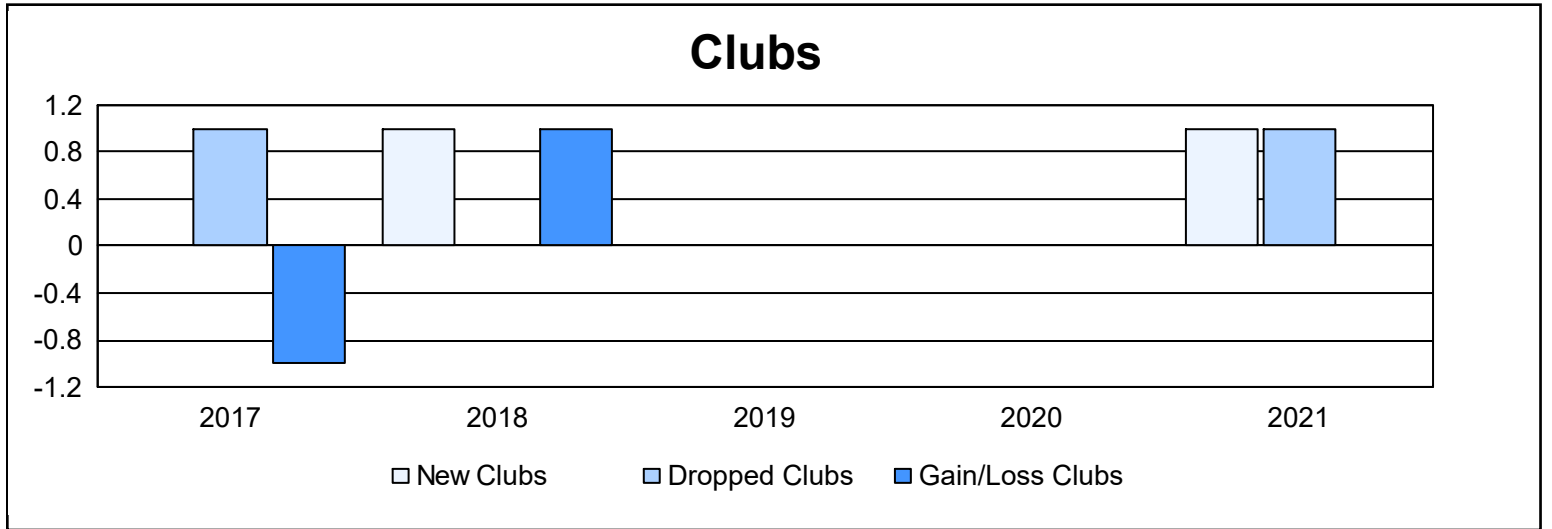

Year	New Clubs	Dropped Clubs	Gain/ Loss Clubs	New Members	Charter Members	Reinstate Members	Transfer Members	Total Member Added	Total Members Dropped	Gain/ Loss Members
2016-2017	0	1	-1	92	0	0	1	93	148	-55
2017-2018	1	0	1	51	50	2	0	103	99	4
2018-2019	0	0	0	69	0	1	10	80	136	-56
2019-2020	0	0	0	73	0	2	0	75	107	-32
2020-2021	1	1	0	60	50	4	1	115	107	8
<b>Average</b>	<b>0</b>	<b>0</b>	<b>0</b>	<b>69</b>	<b>20</b>	<b>2</b>	<b>2</b>	<b>93</b>	<b>119</b>	<b>-26</b>

### Membership Composition June 2021 Cumulative