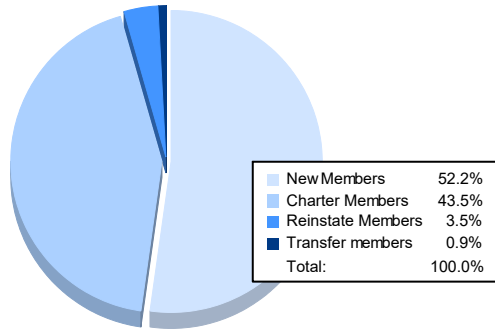

Year	New Clubs	Dropped Clubs	Gain/ Loss Clubs	New Members	Charter Members	Reinstate Members	Transfer Members	Total Member Added	Total Members Dropped	Gain/ Loss Members
2016-2017	0	1	-1	92	0	0	1	93	148	-55
2017-2018	1	0	1	51	50	2	0	103	99	4
2018-2019	0	0	0	69	0	1	10	80	136	-56
2019-2020	0	0	0	73	0	2	0	75	107	-32
2020-2021	1	1	0	60	50	4	1	115	107	8
<b>Average</b>	<b>0</b>	<b>0</b>	<b>0</b>	<b>69</b>	<b>20</b>	<b>2</b>	<b>2</b>	<b>93</b>	<b>119</b>	<b>-26</b>

### Membership Composition June 2021 Cumulative